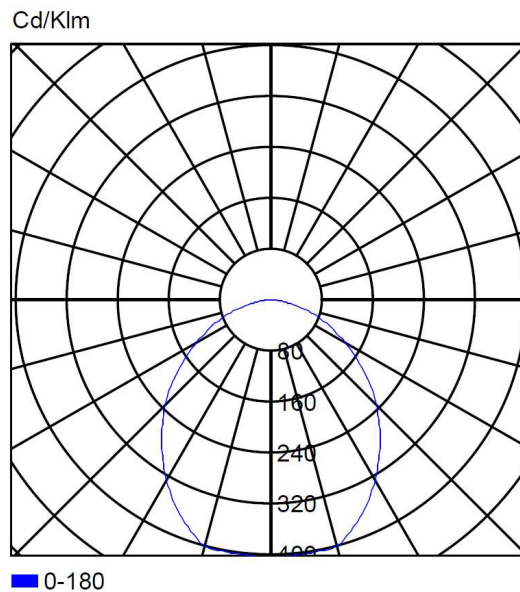

DATA SHEET. Model: MB-300P.

Self-contained emergency luminaire with maintained functioning of the Polar Series.

Description

Self-contained emergency luminaire for flush mounting.
Composed of three modules: luminaire, kit and battery.
Illumination through LED crown (possibility of warm temperature colour: 3,000 K).
Minimalist design with transparent, soft opal (-8%) or strong opal (-30%) diffuser.

Technical characteristic

Lamp in emergency	6 x LED white 5,700 K
Lamp in maintained	6 x LED white 5,700 K
Flux in emergency	300 lm
Flux in maintained	300 lm
Charge indicator LED	1 x LED green
Autonomy	1 h
Supply voltage	230 Vac - 50 Hz
Operation temperature	0 ÷ 40°C
Mains power	6.5 W
Battery	Ni-Cd (HT) 3.6 V – 1.5 Ah
Remote controllable	Yes (TL-300)
Protection rating	IP42 - IK08 (IP55 possible)
Electrical insulation	Class II
Applicable legislation	CE marking (93/68/CEE): 2014/35/EU 2014/30/EU 2011/65/EU

Photometric curve

Dimensions

Flush mounting

DATA SHEET. Model: MB-300P _ Rev. 01 (March 2024)

LUZ NOR Desarrollos Electrónicos, S.L.
Paduleta, 47 · 01015 · Vitoria-Gasteiz · 945 200 961
NIF: B01266451 · luznor@luznor.com · www.luznor.com