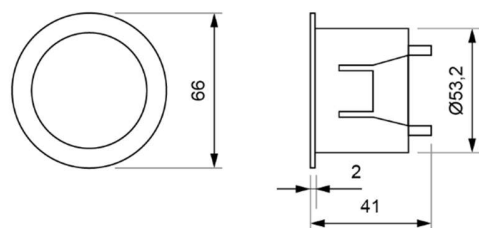

DATA SHEET. Model: MB-300P.

Self-contained emergency luminaire with maintained functioning of the Polar Series.

Description

Self-contained emergency luminaire for flush mounting.
Composed of three modules: luminaire, kit and battery.
Illumination through LED crown (possibility of warm temperature colour: 3,000 K).
Minimalist design with transparent, soft opal (-8%) or strong opal (-30%) diffuser.

Technical characteristic

Lamp in emergency	6 x LED white 5,700 K
Lamp in maintained	6 x LED white 5,700 K
Flux in emergency	300 lm
Flux in maintained	300 lm
Charge indicator LED	1 x LED green
Autonomy	1 h
Supply voltage	230 Vac - 50 Hz
Operation temperature	0 ÷ 40°C
Mains power	6.5 W
Battery	Ni-Cd (HT) 3.6 V – 1.5 Ah
Remote controllable	Yes (TL-300)
Protection rating	IP42 - IK08 (IP55 possible)
Electrical insulation	Class II
Applicable legislation	CE marking (93/68/CEE): 2014/35/EU 2014/30/EU 2011/65/EU

Photometric curve

Dimensions

Flush mounting

DATA SHEET. Model: MB-300P _ Rev. 01 (March 2024)

LUZ NOR Desarrollos Electrónicos, S.L.
Paduleta, 47 · 01015 · Vitoria-Gasteiz · 945 200 961
NIF: B01266451 · luznor@luznor.com · www.luznor.com